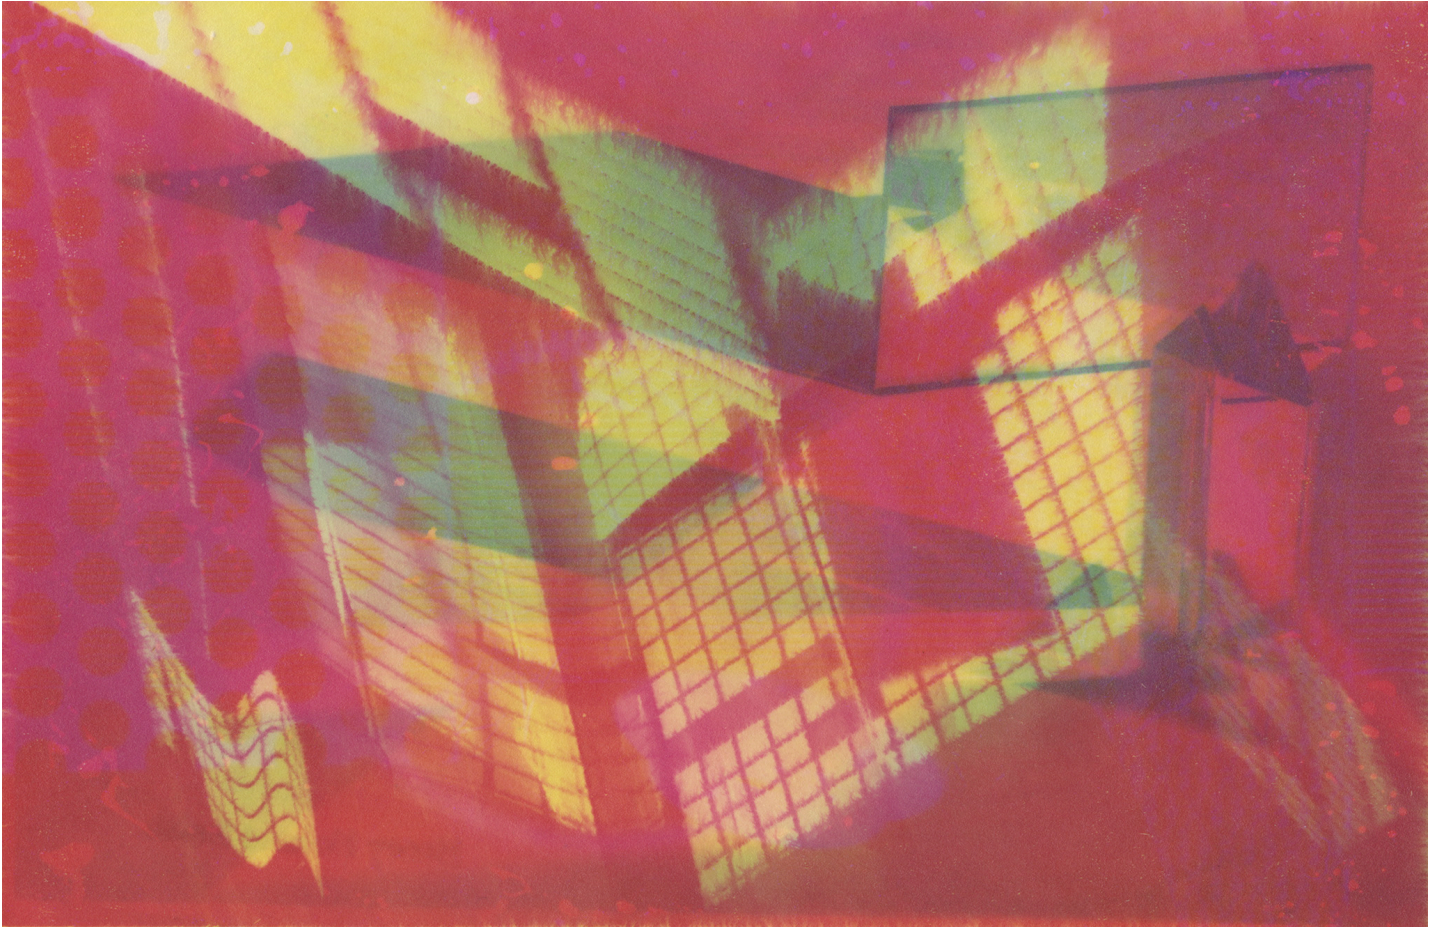

GITTERMANGALLERY

Henry Holmes Smith, Light Study, 1946-c. 1970
Dye transfer print, 3 15/16 x 6 in. (10 x 15.2 cm)
6962, \$5,500