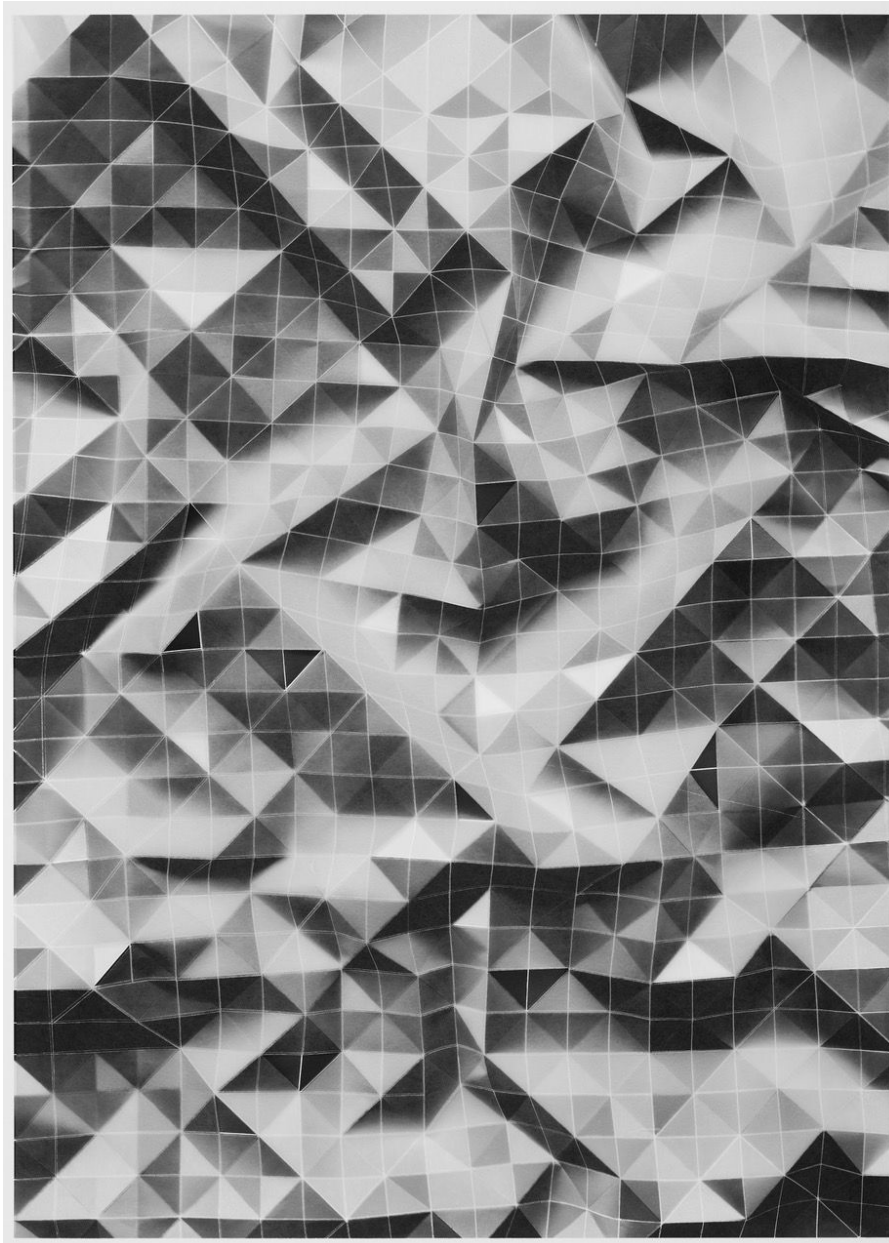

GITTERMANGALLERY

Christiane Feser, Nachbild 1, 2022
2 layer photo object; pigment prints, 32 1/8 x 23 3/4 x 3/8 in. (81.8 x
60.4 x 1 cm)
8299, \$7,000