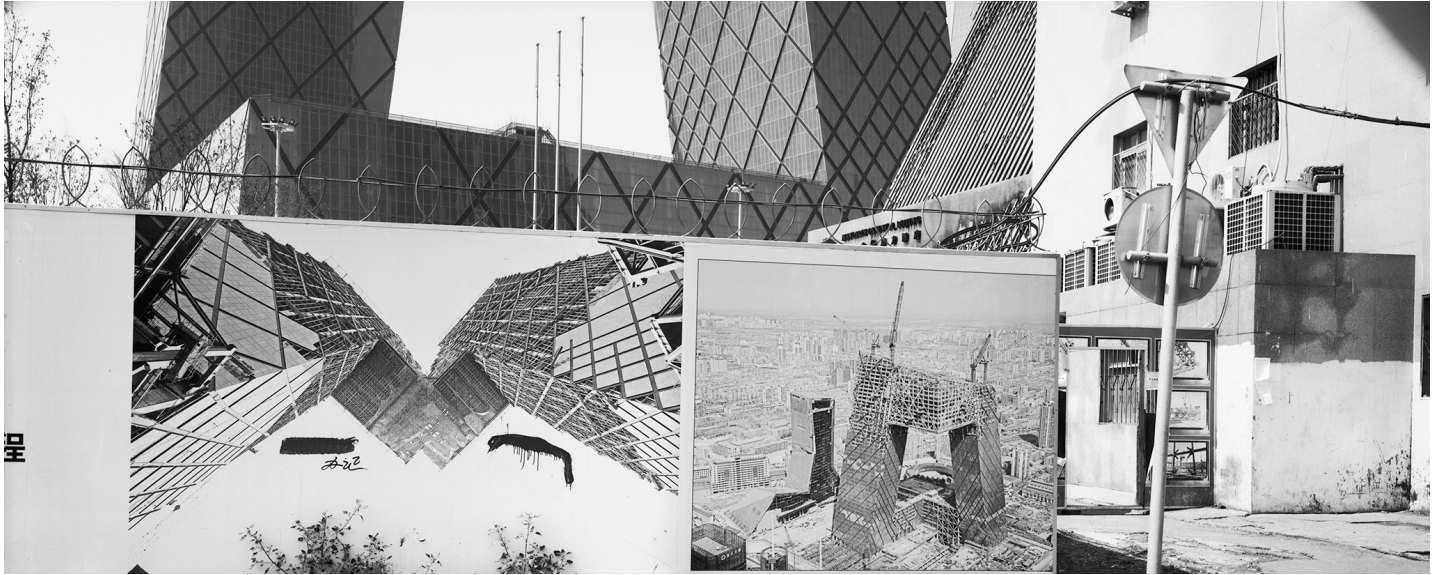

# GITTERMANGALLERY

Lois Conner, CCTV Construction, Beijing, China, 2009  
Platinum print, 6 1/2 x 16 1/2 in. (16.5 x 41.9 cm)  
5896