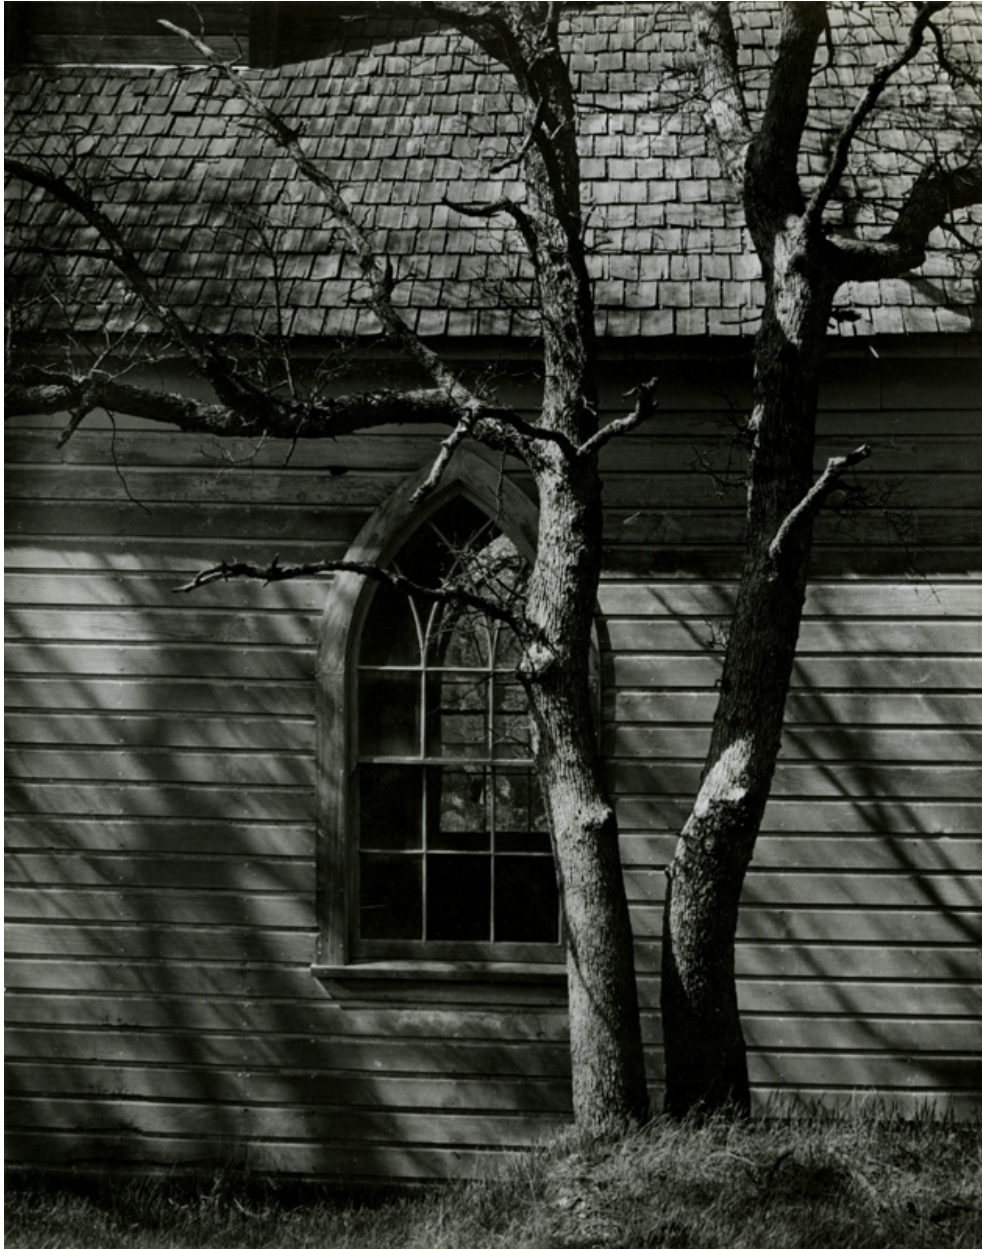

GITTERMANGALLERY

Alma Lavenson, Mother Lode: Church, China Camp, 1939
Vintage gelatin silver print, 9 1/2 x 7 1/2 in. (24.1 x 19.1 cm)
5182