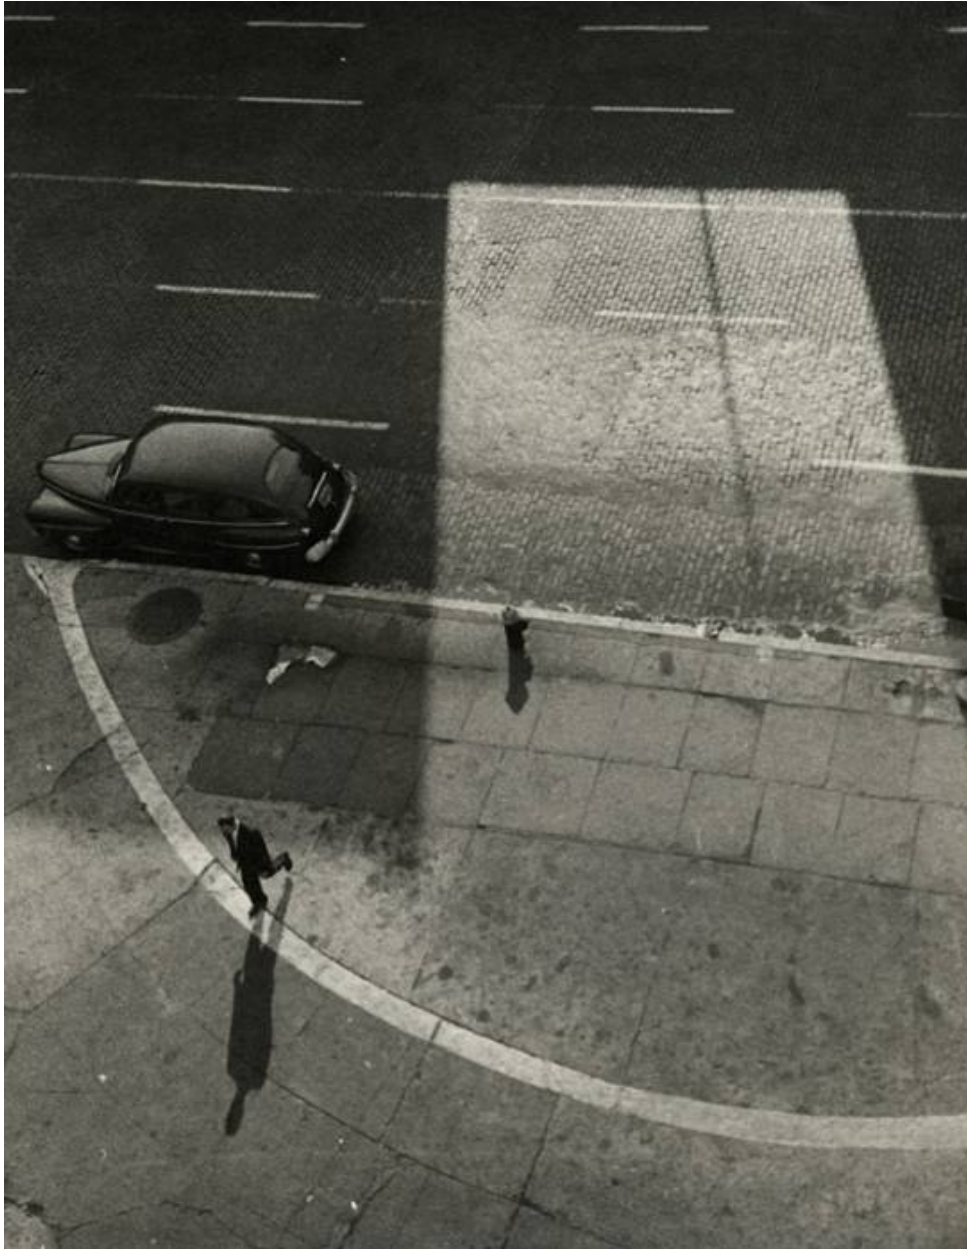

GITTERMANGALLERY

Gita Lenz, Street Scene (Carmine Street & 7th Avenue, NY), late 1940s - 1950s

Vintage gelatin silver print, 13 7/16 x 10 1/2 in. (34.1 x 26.7 cm)

3410, Sold