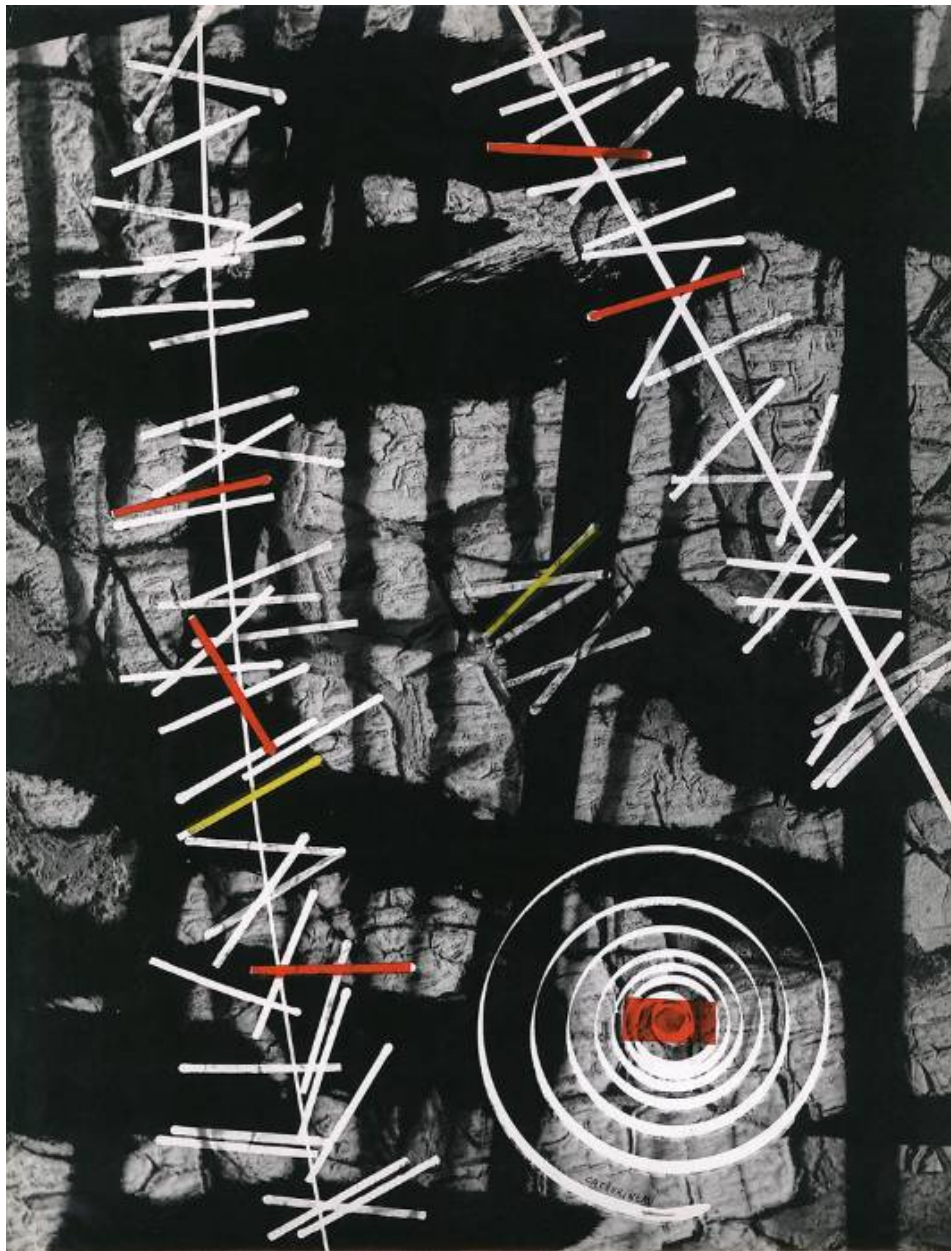

GITTERMANGALLERY

Roger Catherineau, Photogramme, 1958
Vintage gelatin silver print with colored translucent paper, 15 11/16 x 11 7/8
in. (39.9 x 30.2 cm)
2842, Sold