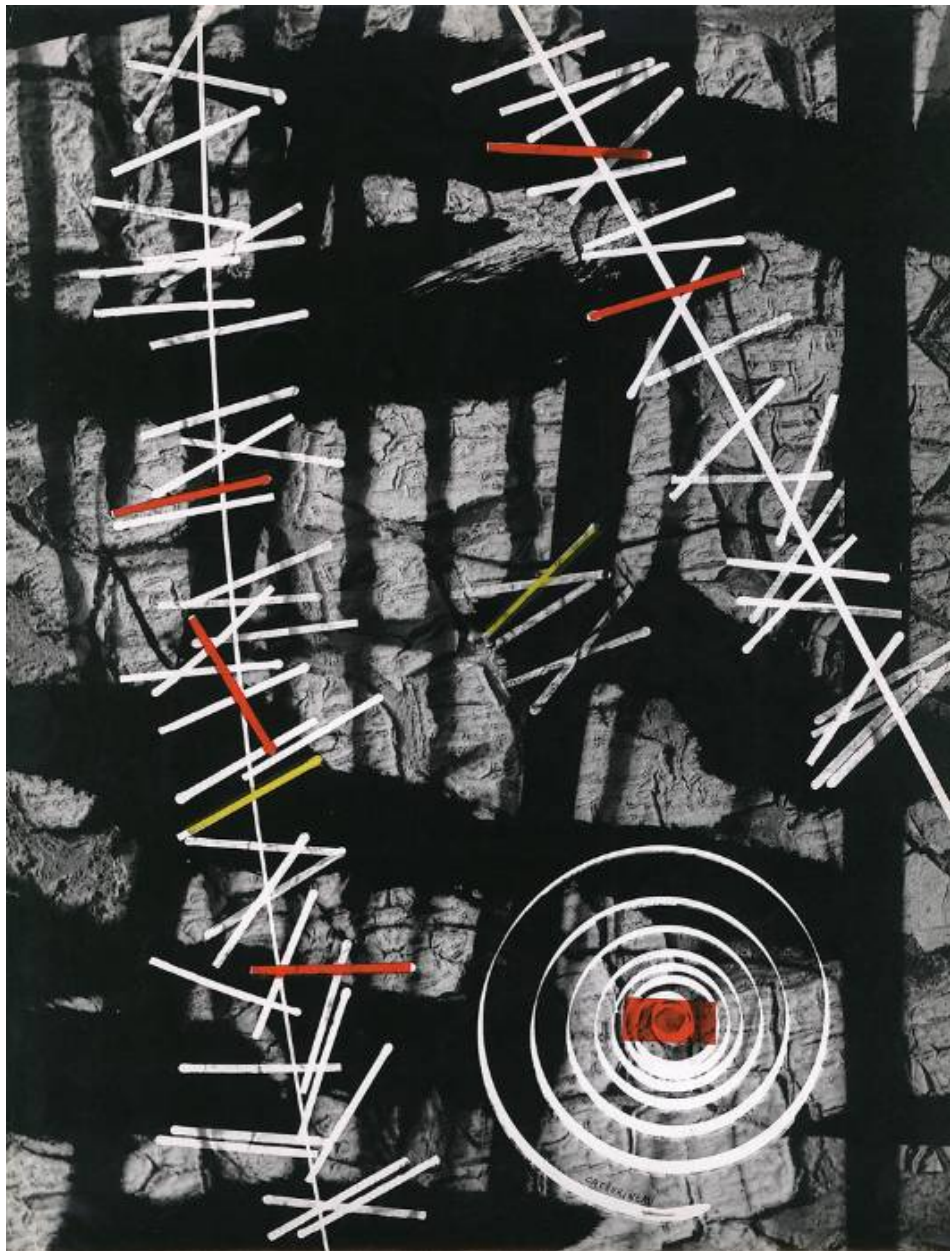

GITTERMANGALLERY

Roger Catherineau, Photogramme, 1958
Vintage gelatin silver print with colored translucent paper, 15 11/16 x 11 7/8
in. (39.9 x 30.2 cm)
2842, Sold