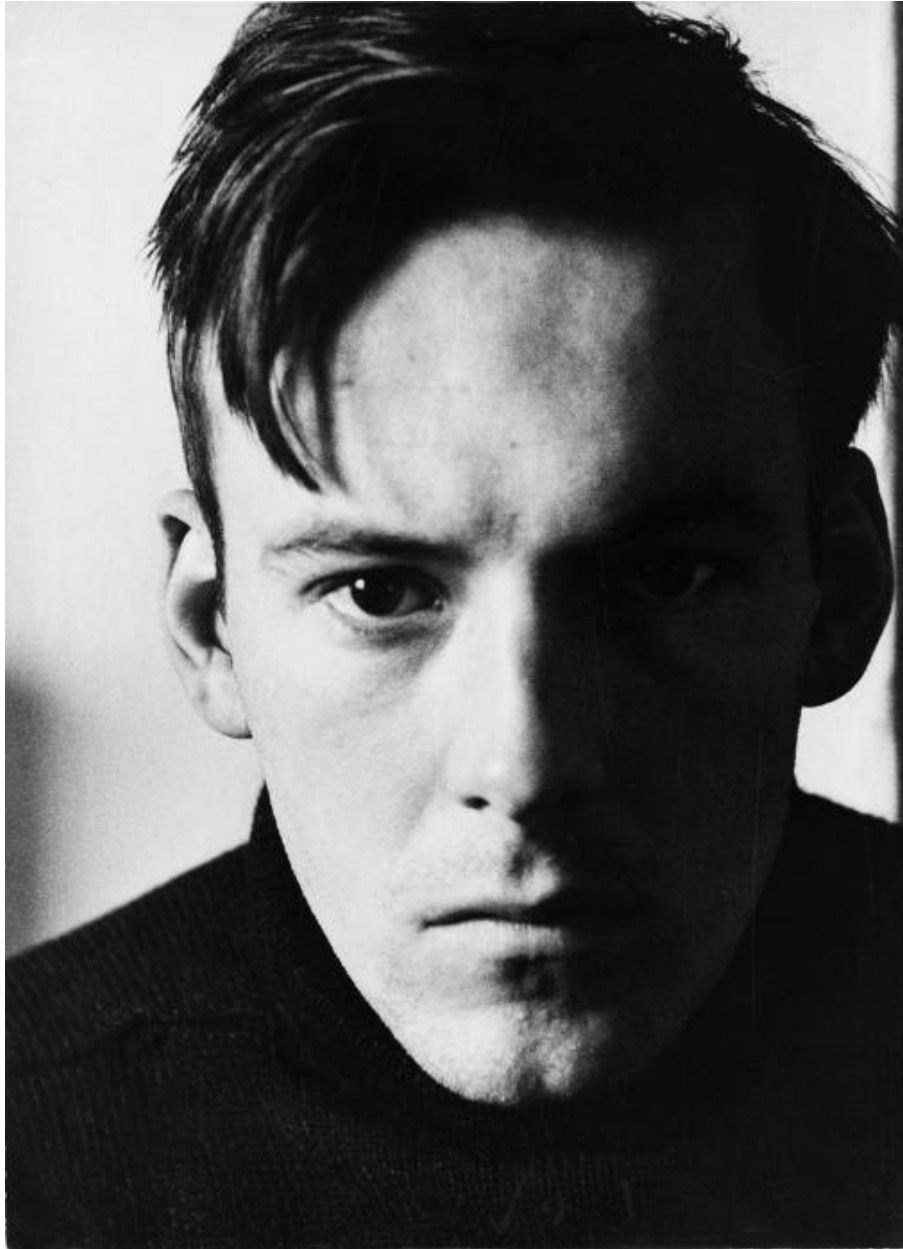

GITTERMANGALLERY

Roger Mayne, Self Portrait, 1956
Vintage gelatin silver print, 15 x 10 1/2 in. (38.1 x 26.7 cm)
1013, Sold