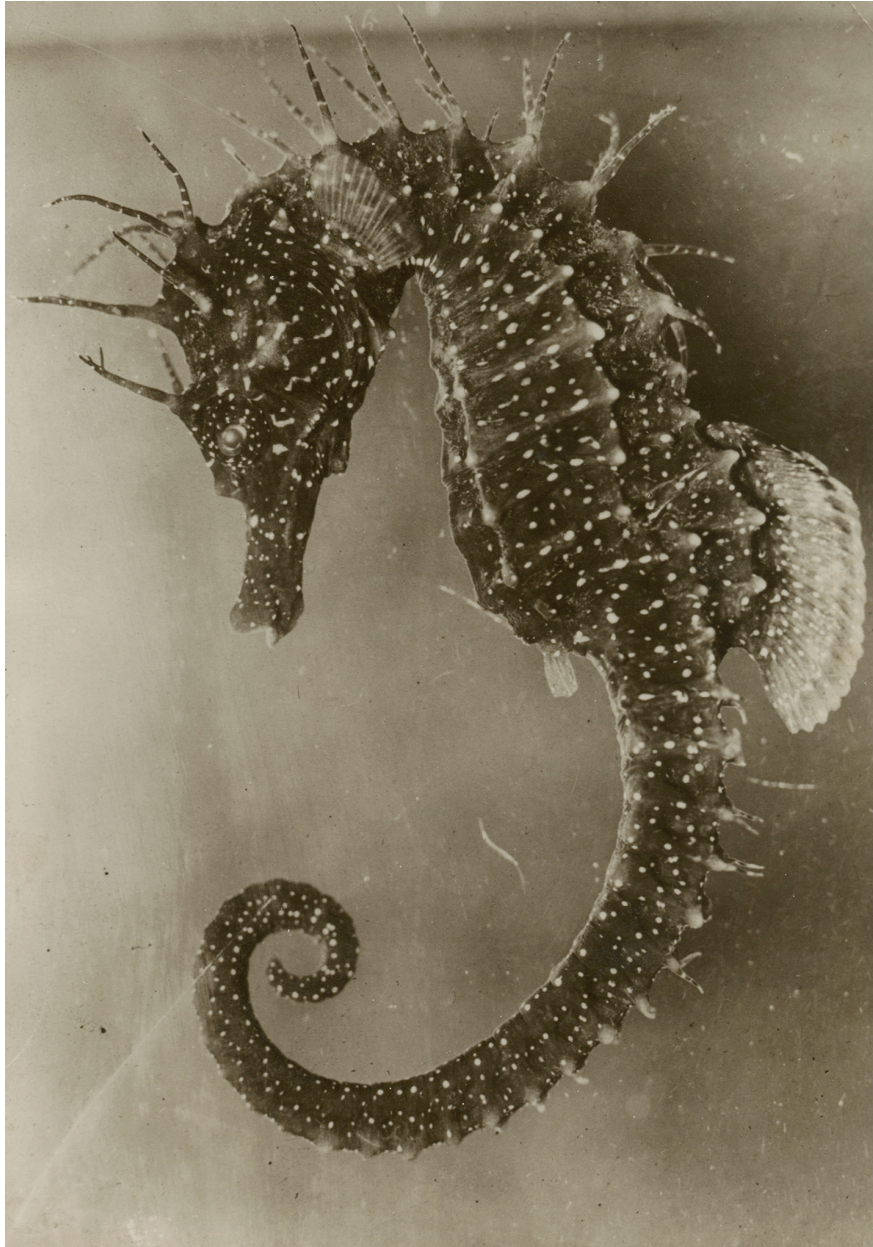

# GITTERMANGALLERY

Jean Painlevé, L' Hippocampe Femelle, 1931  
Vintage gelatin silver print, 5 1/4 x 3 5/8 in. (13.3 x 9.2 cm)  
8059, Sold