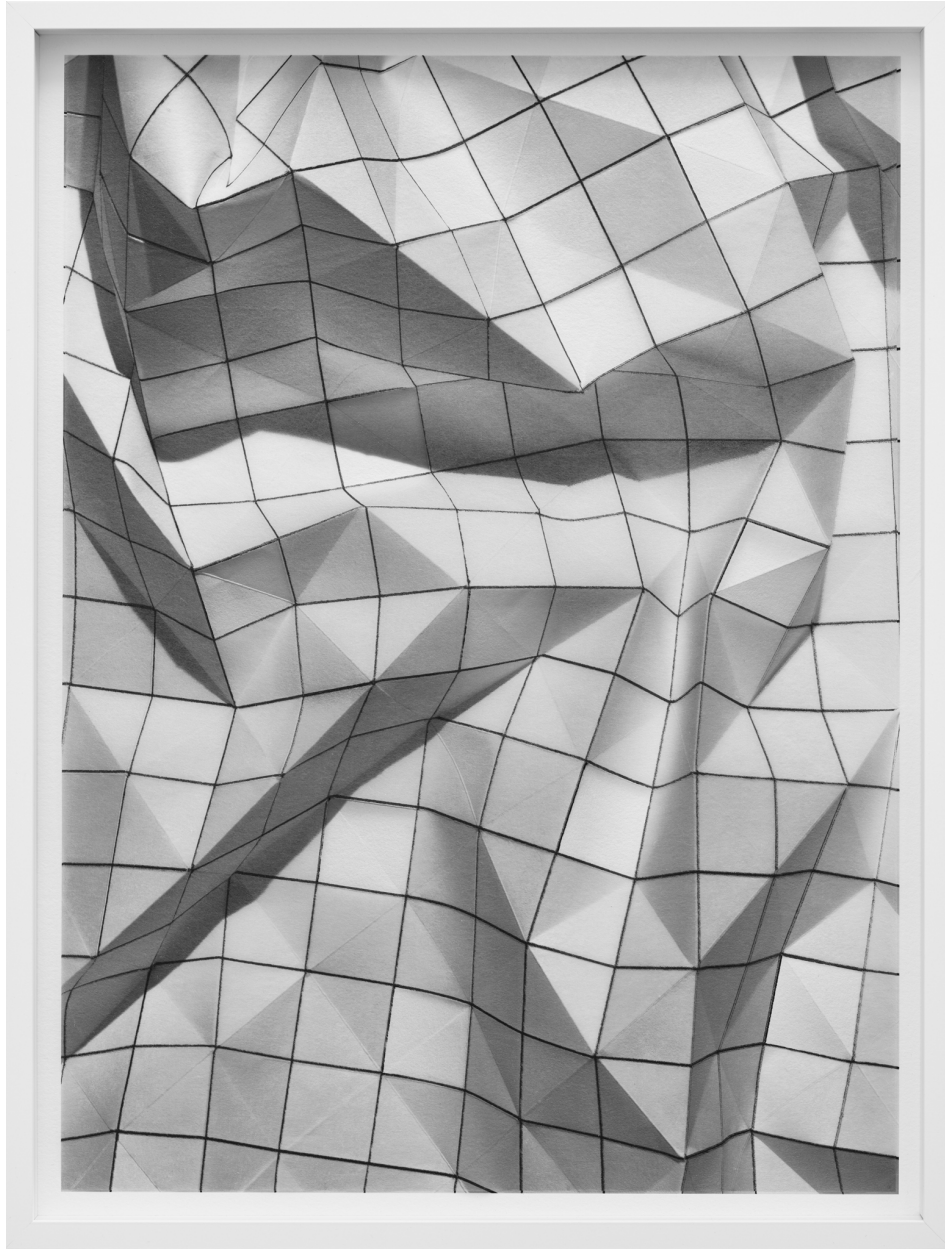

GITTERMANGALLERY

Christiane Feser, Sonderedition Berlin - Hell, 2020
2 layer photo object; pigment prints, 15 x 11 x 3/8 in. (38 x 28 x 1 cm)
8229, Sold